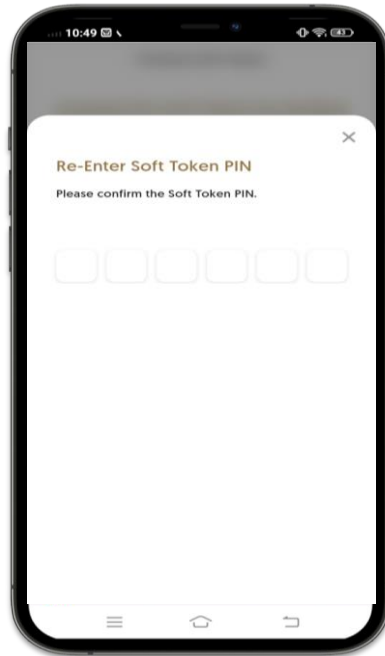

8 Re-confirm the soft token PIN