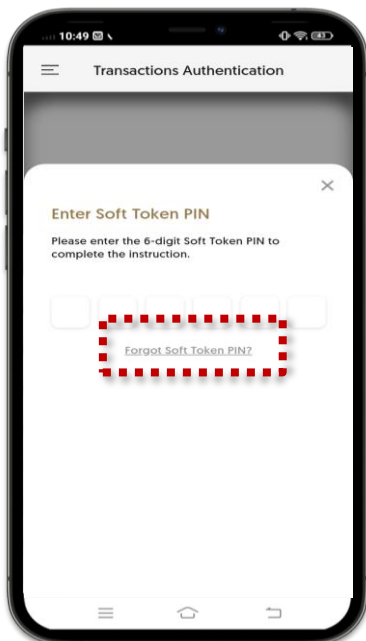

15 Soft Token

3) Soft Token PIN Update

1 Select "Settings & Useful Info"

2 Select "Transactions Authentication"

3 Select "Change Soft Token PIN"

4 Enter the Soft token PIN

5 Input SMS OTP

6 Input Email OTP

15 Soft Token

3) Soft Token PIN Update (CONT')

7 Setup soft token PIN

8 Re-confirm the soft token PIN

9 Your instruction is submitted

15 Soft Token

4) Soft Token Forgot PIN

1 Select "Settings & Useful Info"

2 Select "Transactions Authentication" button

3 Select "Change Soft Token PIN" button

4 Select "Forgot Soft token PIN?" button

5 Input SMS OTP

6 Input Email OTP

15 Soft Token

4) Soft Token Forgot PIN (CONT')