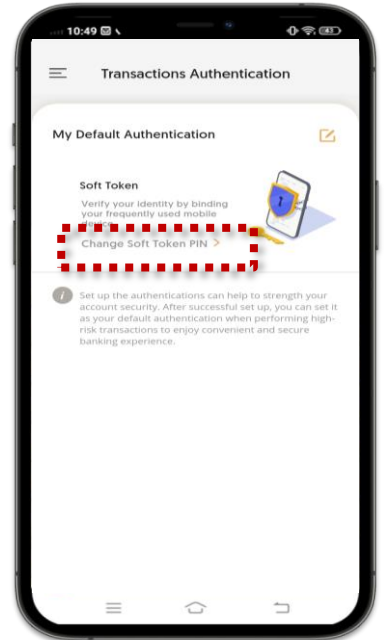

15 Soft Token

3) Soft Token PIN Update

1 Select "Settings & Useful Info"

2 Select "Transactions Authentication"

3 Select "Change Soft Token PIN"

4 Enter the Soft token PIN

5 Input SMS OTP

6 Input Email OTP

15 Soft Token

3) Soft Token PIN Update (CONT')

7 Setup soft token PIN

8 Re-confirm the soft token PIN

9 Your instruction is submitted

15 Soft Token

4) Soft Token Forgot PIN

1 Select "Settings & Useful Info"

2 Select "Transactions Authentication" button

3 Select "Change Soft Token PIN" button

4 Select "Forgot Soft token PIN?" button

5 Input SMS OTP

6 Input Email OTP

15 Soft Token

4) Soft Token Forgot PIN (CONT')