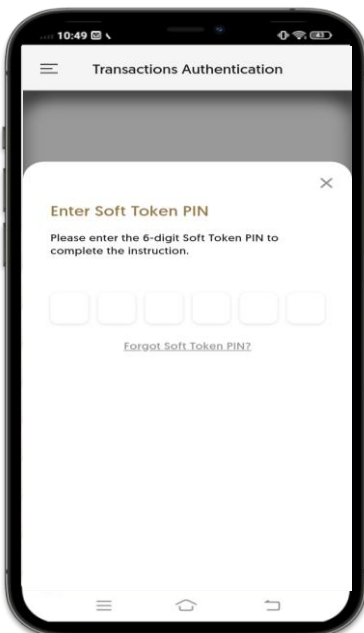

2) Soft Token De-registration

1 Select "Settings & Useful Info"

2 Select "Transactions Authentication"

3 Select "Edit" icon

4 Select "-" icon

5 Select "Rubbish bin" icon

6 Select "Confirm" button to de-register soft token

15 Soft Token

3) Soft Token PIN Update

1 Select "Settings & Useful Info"

2 Select "Transactions Authentication"

3 Select "Change Soft Token PIN"

4 Enter the Soft token PIN

5 Input SMS OTP

6 Input Email OTP

15 Soft Token

3) Soft Token PIN Update (CONT')

7 Setup soft token PIN

8 Re-confirm the soft token PIN

9 Your instruction is submitted

15 Soft Token

4) Soft Token Forgot PIN

1 Select "Settings & Useful Info"