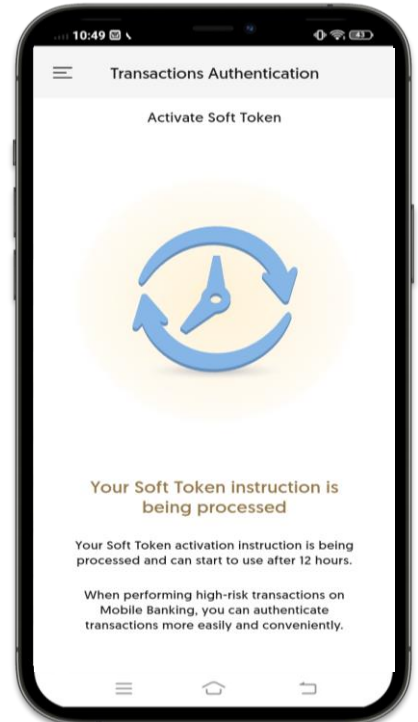

2 Select "Transactions Authentication" button

3 Select "Change Soft Token PIN" button

4 Select "Forgot Soft token PIN?" button

5 Input SMS OTP

6 Input Email OTP

15 Soft Token

4) Soft Token Forgot PIN (CONT')

7 Enter customized soft token PIN

8 Re-Enter the soft token PIN

9 Your instruction is submitted

*Soft token will be effective after 12 hours