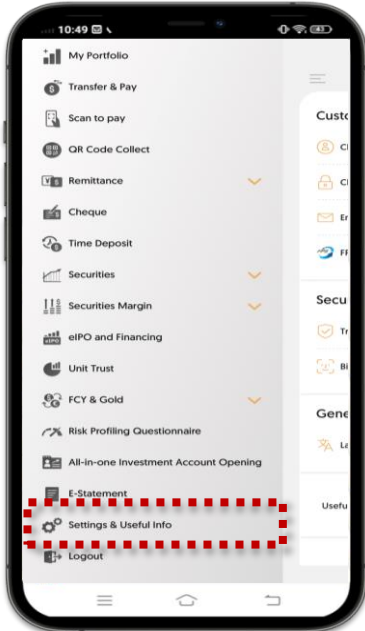

6 Input Email OTP

15 Soft Token

1) Soft Token Registration (CONT'D)

7 Setup soft token PIN

8 Re-confirm the soft token PIN

9 Your instruction is submitted

*Soft token will be effective after 12 hours

15 Soft Token

2) Soft Token De-registration

1 Select "Settings & Useful Info"

2 Select "Transactions Authentication"

3 Select "Edit" icon

4 Select "-" icon

5 Select "Rubbish bin" icon

6 Select "Confirm" button to de-register soft token

15 Soft Token

3) Soft Token PIN Update

1 Select "Settings & Useful Info"

2 Select "Transactions Authentication"

3 Select "Change Soft Token PIN"

4 Enter the Soft token PIN

5 Input SMS OTP

6 Input Email OTP