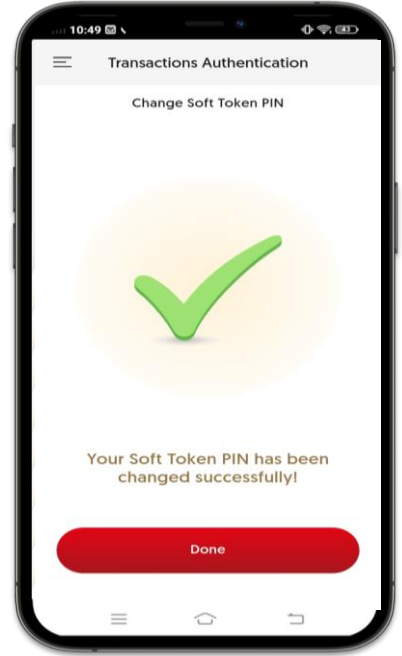

15 Soft Token

3) Soft Token PIN Update

1 Select "Settings & Useful Info"

2 Select "Transactions Authentication"

3 Select "Change Soft Token PIN"

4 Enter the Soft token PIN

5 Input SMS OTP

6 Input Email OTP

15 Soft Token

3) Soft Token PIN Update (CONT')

7 Setup soft token PIN

8 Re-confirm the soft token PIN

9 Your instruction is submitted

15 Soft Token

4) Soft Token Forgot PIN

1 Select "Settings & Useful Info"

2 Select "Transactions Authentication" button

3 Select "Change Soft Token PIN" button

4 Select "Forgot Soft token PIN?" button

5 Input SMS OTP

6 Input Email OTP

15 Soft Token

4) Soft Token Forgot PIN (CONT')