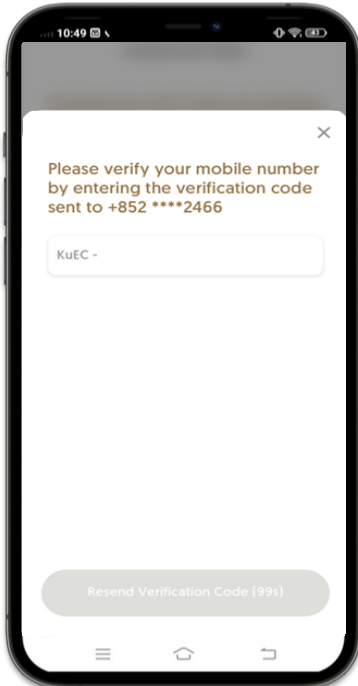

15 Soft Token

1) Soft Token Registration

1 Select "Settings & Useful Info"

2 Select "Transactions Authentication"

3 Select "Activate" button

4 Confirm the "T&C" and select "Activate Now" button

5 Input SMS OTP

6 Input Email OTP

15 Soft Token

1) Soft Token Registration (CONT'D)

7 Setup soft token PIN

8 Re-confirm the soft token PIN

9 Your instruction is submitted

*Soft token will be effective after 12 hours

15 Soft Token