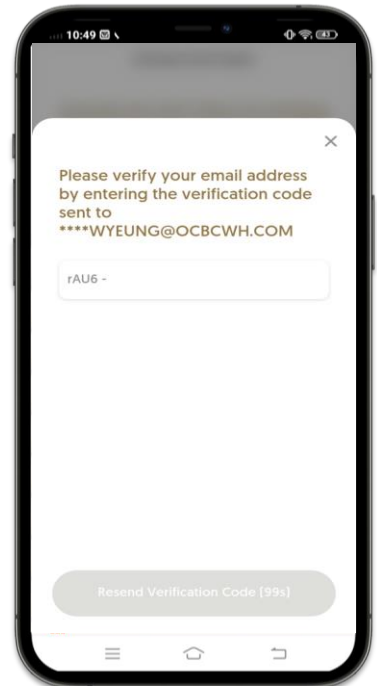

15 Soft Token

1) Soft Token Registration

1 Select "Settings & Useful Info"

2 Select "Transactions Authentication"

3 Select "Activate" button

4 Confirm the "T&C" and select "Activate Now" button

5 Input SMS OTP

6 Input Email OTP

15 Soft Token

1) Soft Token Registration (CONT'D)

7 Setup soft token PIN

8 Re-confirm the soft token PIN

9 Your instruction is submitted

*Soft token will be effective after 12 hours

15 Soft Token