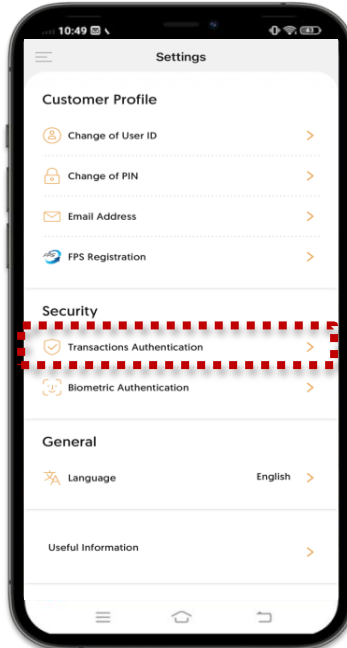

15 Soft Token

1) Soft Token Registration

1 Select "Settings & Useful Info"

2 Select "Transactions Authentication"

3 Select "Activate" button

4 Confirm the "T&C" and select "Activate Now" button

5 Input SMS OTP

6 Input Email OTP

15 Soft Token

1) Soft Token Registration (CONT'D)

7 Setup soft token PIN

8 Re-confirm the soft token PIN

9 Your instruction is submitted

*Soft token will be effective after 12 hours

15 Soft Token

2) Soft Token De-registration

1 Select "Settings & Useful Info"

2 Select "Transactions Authentication"

3 Select "Edit" icon

4 Select "-" icon

5 Select "Rubbish bin" icon

6 Select "Confirm" button to de-register soft token