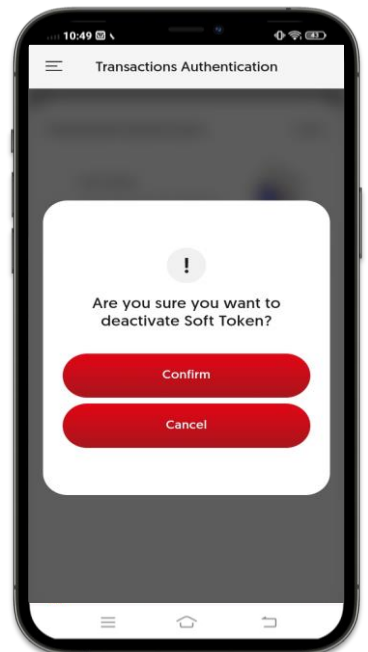

15 Soft Token

1) Soft Token Registration

1 Select "Settings & Useful Info"

2 Select "Transactions Authentication"

3 Select "Activate" button

4 Confirm the "T&C" and select "Activate Now" button

5 Input SMS OTP

6 Input Email OTP

15 Soft Token

1) Soft Token Registration (CONT'D)

7 Setup soft token PIN

8 Re-confirm the soft token PIN

9 Your instruction is submitted

*Soft token will be effective after 12 hours

15 Soft Token

2) Soft Token De-registration

1 Select "Settings & Useful Info"

2 Select "Transactions Authentication"

3 Select "Edit" icon

4 Select "-" icon

5 Select "Rubbish bin" icon

6 Select "Confirm" button to de-register soft token

15 Soft Token

3) Soft Token PIN Update

1 Select "Settings & Useful Info"

2 Select "Transactions Authentication"

3 Select "Change Soft Token PIN"

4 Enter the Soft token PIN

5 Input SMS OTP

6 Input Email OTP