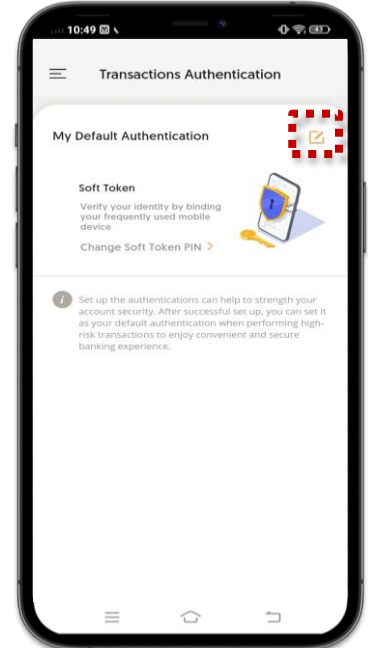

6 Input Email OTP

15 Soft Token

1) Soft Token Registration (CONT'D)

7 Setup soft token PIN

8 Re-confirm the soft token PIN

9 Your instruction is submitted

*Soft token will be effective after 12 hours

15 Soft Token

2) Soft Token De-registration

1 Select "Settings & Useful Info"

2 Select "Transactions Authentication"

3 Select "Edit" icon

4 Select "-" icon

5 Select "Rubbish bin" icon

6 Select "Confirm" button to de-register soft token

15 Soft Token

3) Soft Token PIN Update

1 Select "Settings & Useful Info"

2 Select "Transactions Authentication"

3 Select "Change Soft Token PIN"

4 Enter the Soft token PIN

5 Input SMS OTP

6 Input Email OTP