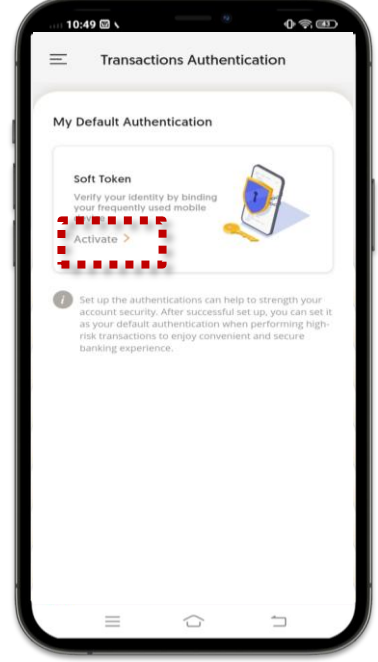

15 Soft Token

1) Soft Token Registration

1 Select "Settings & Useful Info"

2 Select "Transactions Authentication"

3 Select "Activate" button

4 Confirm the "T&C" and select "Activate Now" button

5 Input SMS OTP

6 Input Email OTP

15 Soft Token

1) Soft Token Registration (CONT'D)

7 Setup soft token PIN

8 Re-confirm the soft token PIN

9 Your instruction is submitted

*Soft token will be effective after 12 hours

15 Soft Token