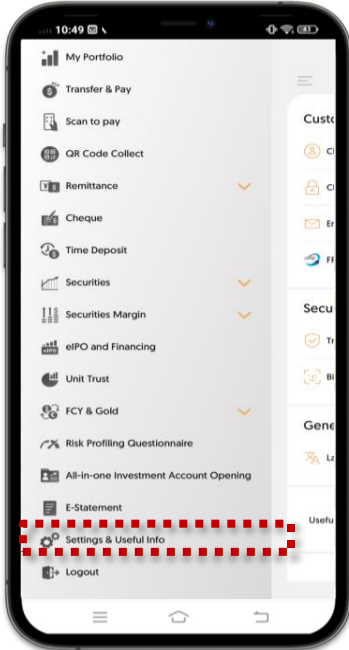

15 Soft Token

1) Soft Token Registration

1 Select "Settings & Useful Info"

2 Select "Transactions Authentication"

3 Select "Activate" button

4 Confirm the "T&C" and select "Activate Now" button

5 Input SMS OTP

6 Input Email OTP

15 Soft Token

1) Soft Token Registration (CONT'D)

7 Setup soft token PIN

8 Re-confirm the soft token PIN

9 Your instruction is submitted

*Soft token will be effective after 12 hours

15 Soft Token

2) Soft Token De-registration

1 Select "Settings & Useful Info"

2 Select "Transactions Authentication"

3 Select "Edit" icon

4 Select "-" icon

5 Select "Rubbish bin" icon

6 Select "Confirm" button to de-register soft token