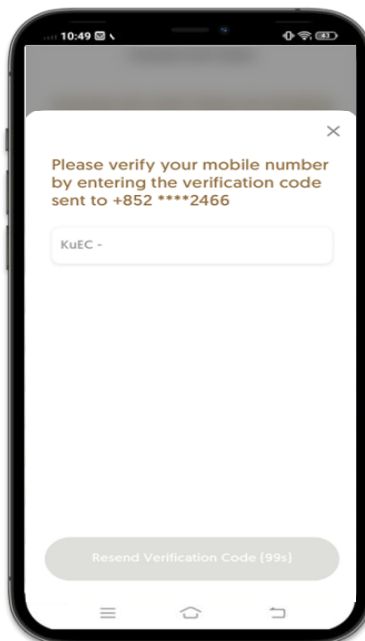

15 Soft Token

3) Soft Token PIN Update (CONT')

7 Setup soft token PIN

8 Re-confirm the soft token PIN

9 Your instruction is submitted

15 Soft Token

4) Soft Token Forgot PIN

1 Select "Settings & Useful Info"

2 Select "Transactions Authentication" button

3 Select "Change Soft Token PIN" button

4 Select "Forgot Soft token PIN?" button

5 Input SMS OTP

6 Input Email OTP

15 Soft Token

4) Soft Token Forgot PIN (CONT')