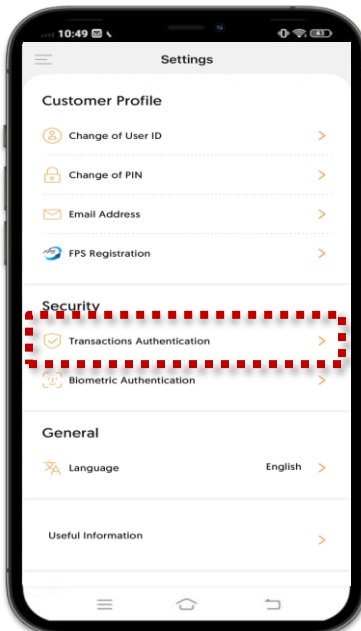

2) Soft Token De-registration

1 Select "Settings & Useful Info"

2 Select "Transactions Authentication"

3 Select "Edit" icon

4 Select "-" icon

5 Select "Rubbish bin" icon

6 Select "Confirm" button to de-register soft token

15 Soft Token

3) Soft Token PIN Update

1 Select "Settings & Useful Info"

2 Select "Transactions Authentication"

3 Select "Change Soft Token PIN"

4 Enter the Soft token PIN

5 Input SMS OTP

6 Input Email OTP

15 Soft Token

3) Soft Token PIN Update (CONT')

7 Setup soft token PIN

8 Re-confirm the soft token PIN

9 Your instruction is submitted

15 Soft Token

4) Soft Token Forgot PIN

1 Select "Settings & Useful Info"