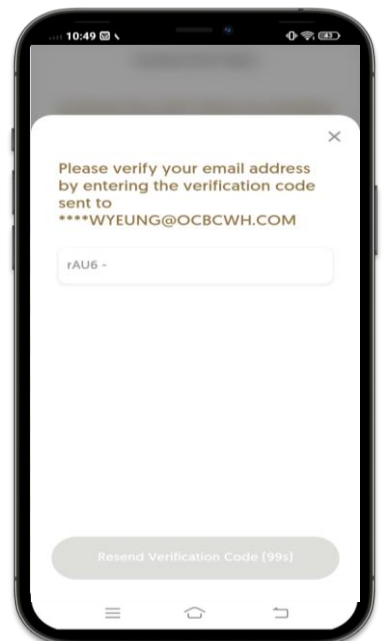

15 Soft Token

3) Soft Token PIN Update (CONT')

7 Setup soft token PIN

8 Re-confirm the soft token PIN

9 Your instruction is submitted

15 Soft Token

4) Soft Token Forgot PIN

1 Select "Settings & Useful Info"

2 Select "Transactions Authentication" button

3 Select "Change Soft Token PIN" button

4 Select "Forgot Soft token PIN?" button

5 Input SMS OTP

6 Input Email OTP

15 Soft Token

4) Soft Token Forgot PIN (CONT')

7 Enter customized soft token PIN

8 Re-Enter the soft token PIN

9 Your instruction is submitted

*Soft token will be effective after 12 hours