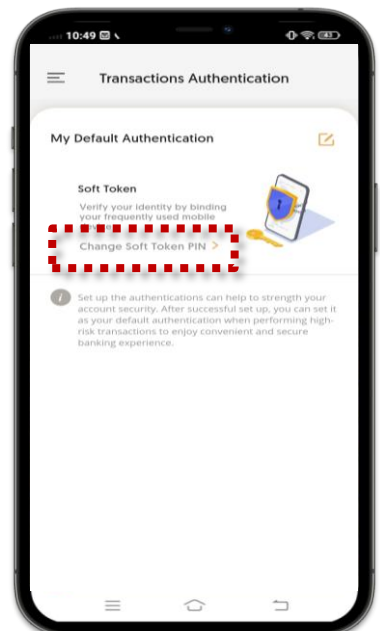

2) Soft Token De-registration

1 Select "Settings & Useful Info"

2 Select "Transactions Authentication"

3 Select "Edit" icon

4 Select "-" icon

5 Select "Rubbish bin" icon

6 Select "Confirm" button to de-register soft token

15 Soft Token

3) Soft Token PIN Update

1 Select "Settings & Useful Info"

2 Select "Transactions Authentication"

3 Select "Change Soft Token PIN"

4 Enter the Soft token PIN

5 Input SMS OTP

6 Input Email OTP

15 Soft Token

3) Soft Token PIN Update (CONT')

7 Setup soft token PIN

8 Re-confirm the soft token PIN

9 Your instruction is submitted

15 Soft Token

4) Soft Token Forgot PIN

1 Select "Settings & Useful Info"