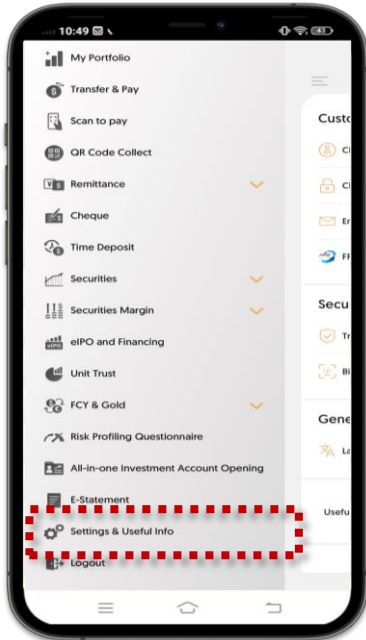

15 Soft Token

3) Soft Token PIN Update

1 Select "Settings & Useful Info"

2 Select "Transactions Authentication"

3 Select "Change Soft Token PIN"

4 Enter the Soft token PIN

5 Input SMS OTP

6 Input Email OTP

15 Soft Token

3) Soft Token PIN Update (CONT')

7 Setup soft token PIN

8 Re-confirm the soft token PIN

9 Your instruction is submitted

15 Soft Token

4) Soft Token Forgot PIN

1 Select "Settings & Useful Info"

2 Select "Transactions Authentication" button

3 Select "Change Soft Token PIN" button

4 Select "Forgot Soft token PIN?" button

5 Input SMS OTP

6 Input Email OTP

15 Soft Token

4) Soft Token Forgot PIN (CONT')