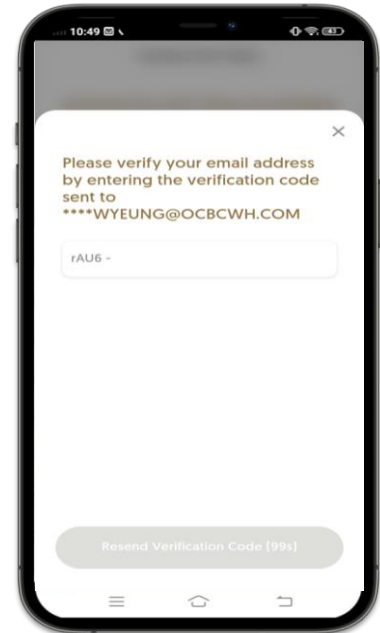

2) Soft Token De-registration

1 Select "Settings & Useful Info"

2 Select "Transactions Authentication"

3 Select "Edit" icon

4 Select "-" icon

5 Select "Rubbish bin" icon

6 Select "Confirm" button to de-register soft token

15 Soft Token

3) Soft Token PIN Update

1 Select "Settings & Useful Info"

2 Select "Transactions Authentication"

3 Select "Change Soft Token PIN"

4 Enter the Soft token PIN

5 Input SMS OTP

6 Input Email OTP