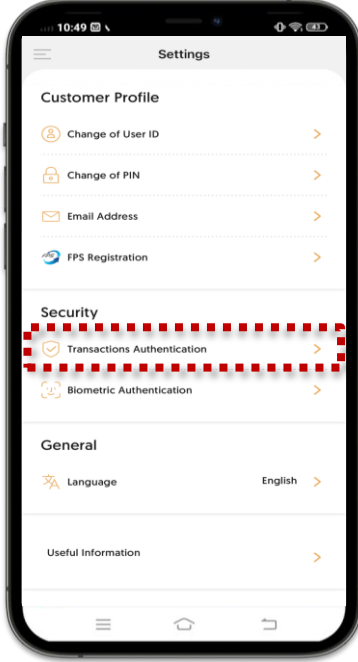

15 Soft Token

1) Soft Token Registration

1 Select "Settings & Useful Info"

2 Select "Transactions Authentication"

3 Select "Activate" button

4 Confirm the "T&C" and select "Activate Now" button

5 Input SMS OTP

6 Input Email OTP

15 Soft Token

1) Soft Token Registration (CONT'D)

7 Setup soft token PIN

8 Re-confirm the soft token PIN

9 Your instruction is submitted

*Soft token will be effective after 12 hours

15 Soft Token