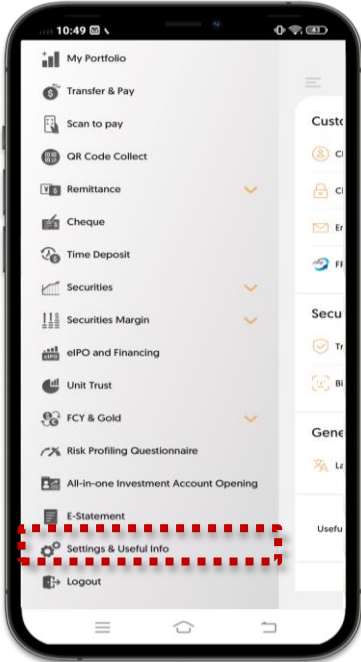

15 Soft Token

1) Soft Token Registration

1 Select "Settings & Useful Info"

2 Select "Transactions Authentication"

3 Select "Activate" button

4 Confirm the "T&C" and select "Activate Now" button

5 Input SMS OTP

6 Input Email OTP

15 Soft Token

1) Soft Token Registration (CONT'D)

7 Setup soft token PIN

8 Re-confirm the soft token PIN

9 Your instruction is submitted

*Soft token will be effective after 12 hours

15 Soft Token