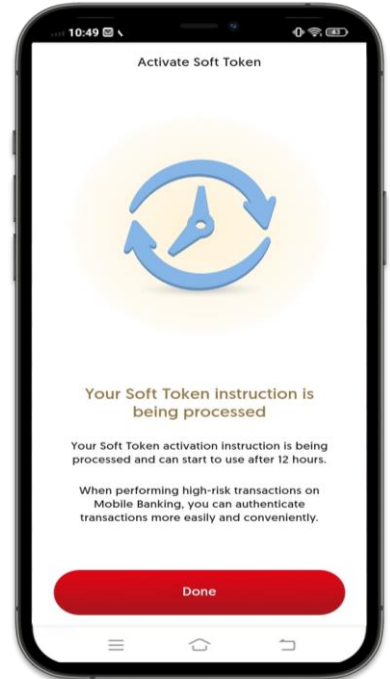

15 Soft Token

1) Soft Token Registration

1 Select "Settings & Useful Info"

2 Select "Transactions Authentication"

3 Select "Activate" button

4 Confirm the "T&C" and select "Activate Now" button

5 Input SMS OTP

6 Input Email OTP

15 Soft Token

1) Soft Token Registration (CONT'D)

7 Setup soft token PIN

8 Re-confirm the soft token PIN

9 Your instruction is submitted

*Soft token will be effective after 12 hours

15 Soft Token

2) Soft Token De-registration

1 Select "Settings & Useful Info"

2 Select "Transactions Authentication"

3 Select "Edit" icon

4 Select "-" icon

5 Select "Rubbish bin" icon

6 Select "Confirm" button to de-register soft token