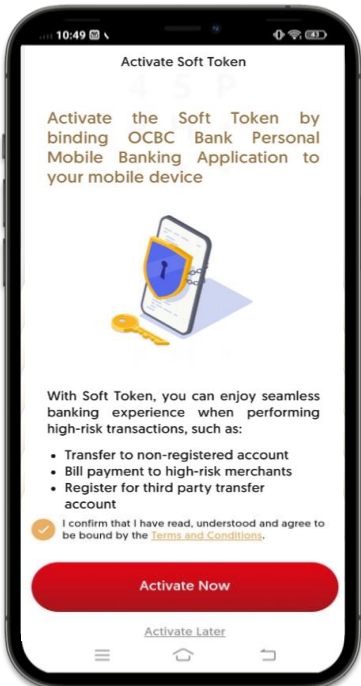

15 Soft Token

1) Soft Token Registration

1 Select "Settings & Useful Info"

2 Select "Transactions Authentication"

3 Select "Activate" button

4 Confirm the "T&C" and select "Activate Now" button

5 Input SMS OTP

6 Input Email OTP

15 Soft Token

1) Soft Token Registration (CONT'D)

7 Setup soft token PIN

8 Re-confirm the soft token PIN

9 Your instruction is submitted

*Soft token will be effective after 12 hours

15 Soft Token

2) Soft Token De-registration

1 Select "Settings & Useful Info"

2 Select "Transactions Authentication"

3 Select "Edit" icon

4 Select "-" icon

5 Select "Rubbish bin" icon

6 Select "Confirm" button to de-register soft token