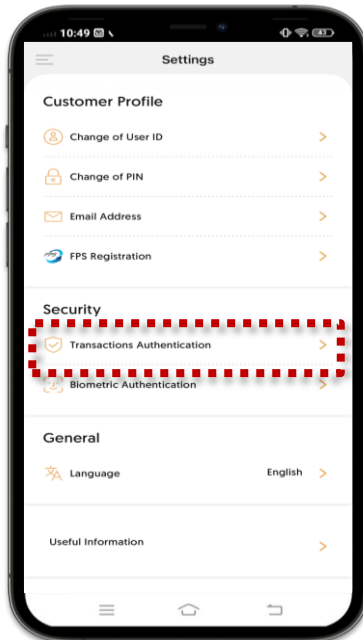

15 Soft Token

3) Soft Token PIN Update

1 Select "Settings & Useful Info"

2 Select "Transactions Authentication"

3 Select "Change Soft Token PIN"

4 Enter the Soft token PIN

5 Input SMS OTP

6 Input Email OTP

15 Soft Token

3) Soft Token PIN Update (CONT')

7 Setup soft token PIN

8 Re-confirm the soft token PIN

9 Your instruction is submitted

15 Soft Token

4) Soft Token Forgot PIN

1 Select "Settings & Useful Info"

2 Select "Transactions Authentication" button

3 Select "Change Soft Token PIN" button

4 Select "Forgot Soft token PIN?" button

5 Input SMS OTP

6 Input Email OTP

15 Soft Token

4) Soft Token Forgot PIN (CONT')