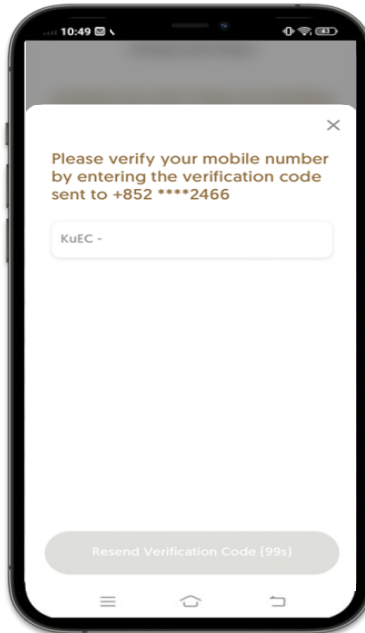

2) Soft Token De-registration

1 Select "Settings & Useful Info"

2 Select "Transactions Authentication"

3 Select "Edit" icon

4 Select "-" icon

5 Select "Rubbish bin" icon

6 Select "Confirm" button to de-register soft token

15 Soft Token

3) Soft Token PIN Update

1 Select "Settings & Useful Info"

2 Select "Transactions Authentication"

3 Select "Change Soft Token PIN"

4 Enter the Soft token PIN

5 Input SMS OTP

6 Input Email OTP